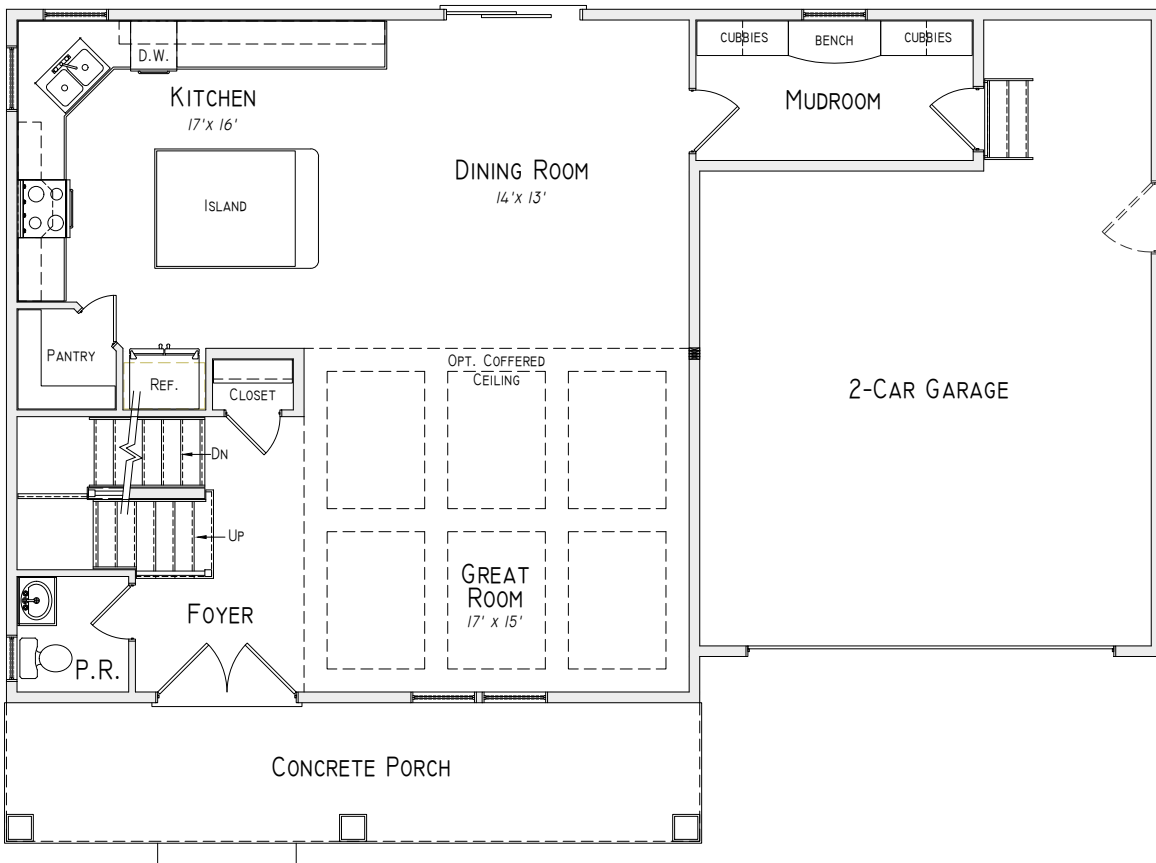

Greenspring Homes

"Handcrafted with Extraordinary Detail"

THE ROOSEVELT I FARMHOUSE

Four Bedroom, 2 1/2-Bath, 2-Car Garage

2023-5-7

GreenspringHomes.net

MHBR #6375

*First Floor Plan w/
Optional Gourmet Kitchen*

First Floor Plan

Details and dimensions shown on the floor plans are approximate, not to scale and subject to change. Illustrations are artist concepts and may vary in detail from floor plans and specifications.

Second Floor Plan

Details and dimensions shown on the floor plans are approximate, not to scale and subject to change. Illustrations are artist concepts and may vary in detail from floor plans and specifications.

Foundation Plan

Details and dimensions shown on the floor plans are approximate, not to scale and subject to change. Illustrations are artist concepts and may vary in detail from floor plans and specifications.