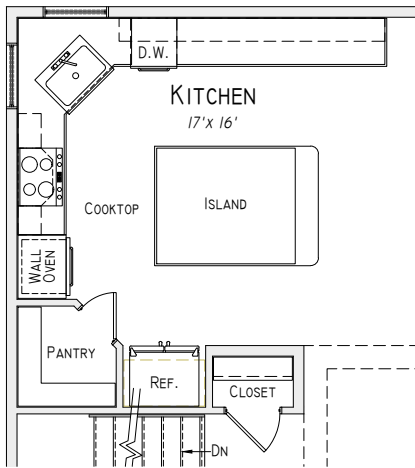

Greenspring Homes

"Handcrafted with Extraordinary Detail"

THE ROOSEVELT I FARMHOUSE

Four Bedroom, 2 1/2-Bath, 2-Car Garage

2023-5-7

GreenspringHomes.net

MHBR #6375

*First Floor Plan w/
Optional Gourmet Kitchen*

First Floor Plan

Details and dimensions shown on the floor plans are approximate, not to scale and subject to change. Illustrations are artist concepts and may vary in detail from floor plans and specifications.

Second Floor Plan

Details and dimensions shown on the floor plans are approximate, not to scale and subject to change. Illustrations are artist concepts and may vary in detail from floor plans and specifications.

Foundation Plan

Details and dimensions shown on the floor plans are approximate, not to scale and subject to change. Illustrations are artist concepts and may vary in detail from floor plans and specifications.