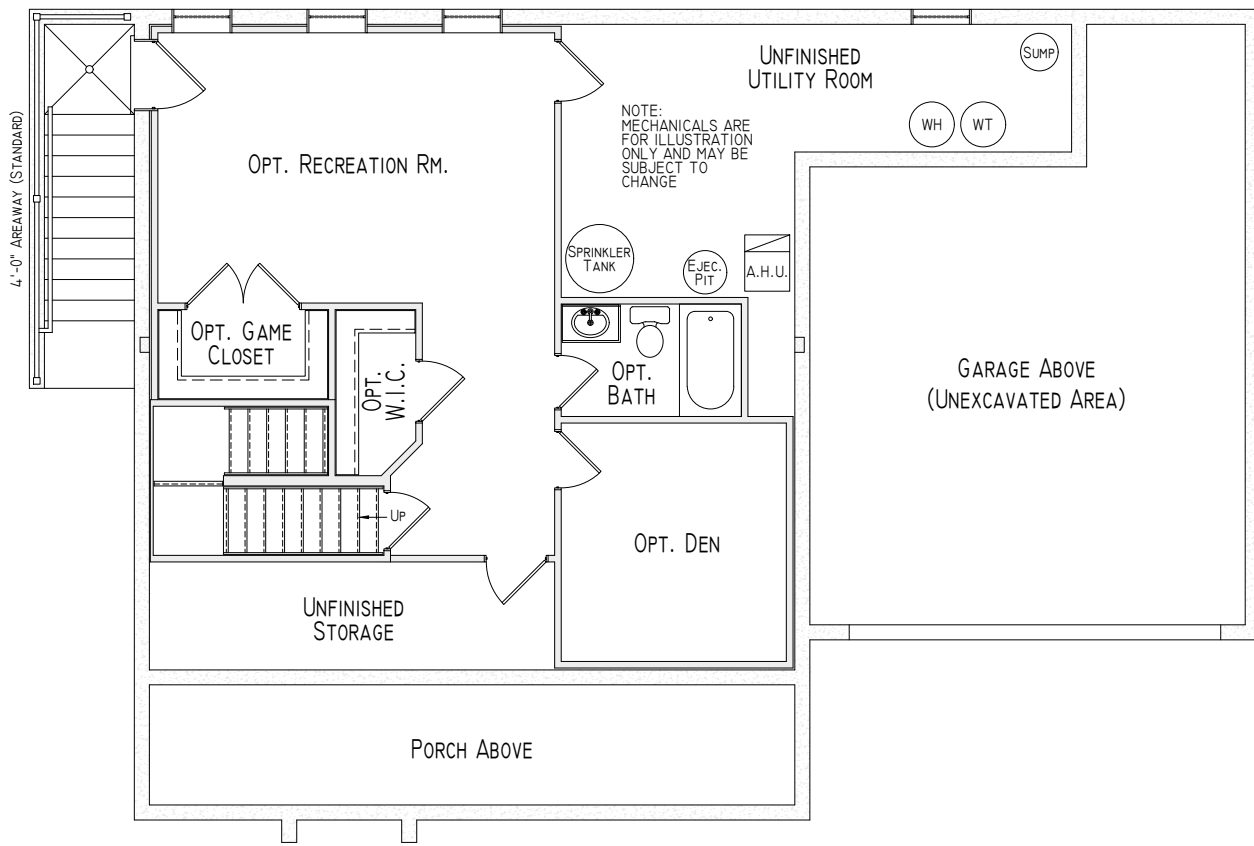

Greenspring Homes

"Handcrafted with Extraordinary Detail"

THE ROOSEVELT I FARMHOUSE

Four Bedroom, 2 1/2-Bath, 2-Car Garage

2023-5-7

GreenspringHomes.net

MHBR #6375

*First Floor Plan w/
Optional Gourmet Kitchen*

First Floor Plan

Details and dimensions shown on the floor plans are approximate, not to scale and subject to change. Illustrations are artist concepts and may vary in detail from floor plans and specifications.

Second Floor Plan

Details and dimensions shown on the floor plans are approximate, not to scale and subject to change. Illustrations are artist concepts and may vary in detail from floor plans and specifications.

Foundation Plan

Details and dimensions shown on the floor plans are approximate, not to scale and subject to change. Illustrations are artist concepts and may vary in detail from floor plans and specifications.