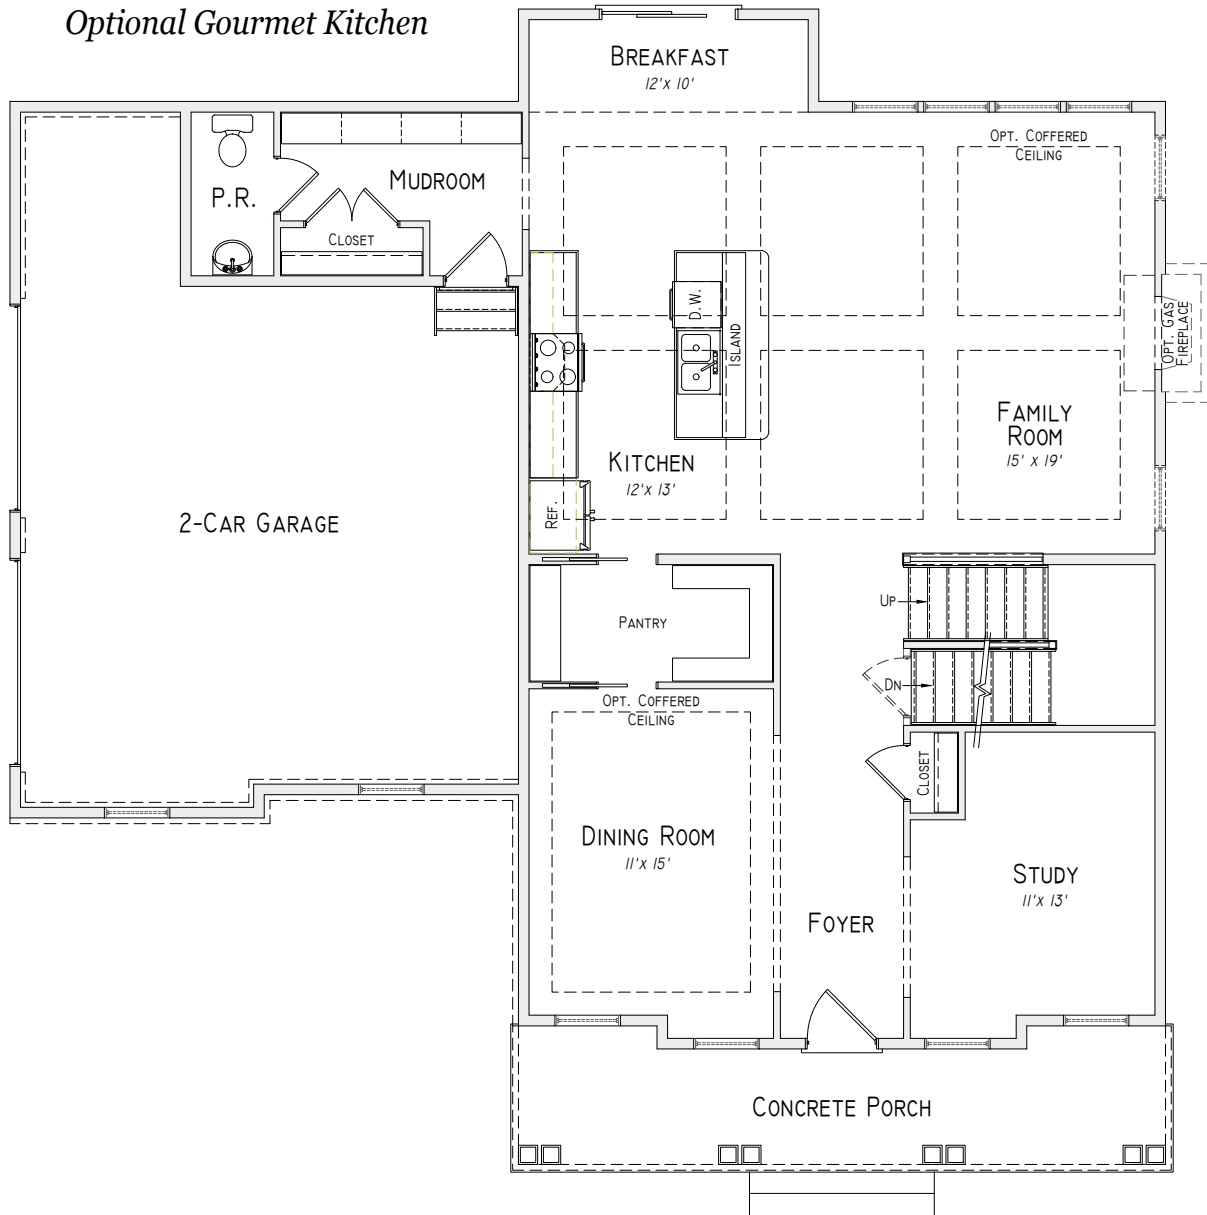

Greenspring Homes

"Handcrafted with Extraordinary Detail"

THE SOMERSET FARMHOUSE

Four Bedroom, 2 1/2-Bath, 2-Car Garage

2023-4-18

GreenspringHomes.net

MHBR #6375

*First Floor Plan w/
Optional Gourmet Kitchen*

First Floor Plan

Details and dimensions shown on the floor plans are approximate, not to scale and subject to change. Illustrations are artist concepts and may vary in detail from floor plans and specifications.

Second Floor Plan

Details and dimensions shown on the floor plans are approximate, not to scale and subject to change. Illustrations are artist concepts and may vary in detail from floor plans and specifications.

Foundation Plan

Details and dimensions shown on the floor plans are approximate, not to scale and subject to change. Illustrations are artist concepts and may vary in detail from floor plans and specifications.