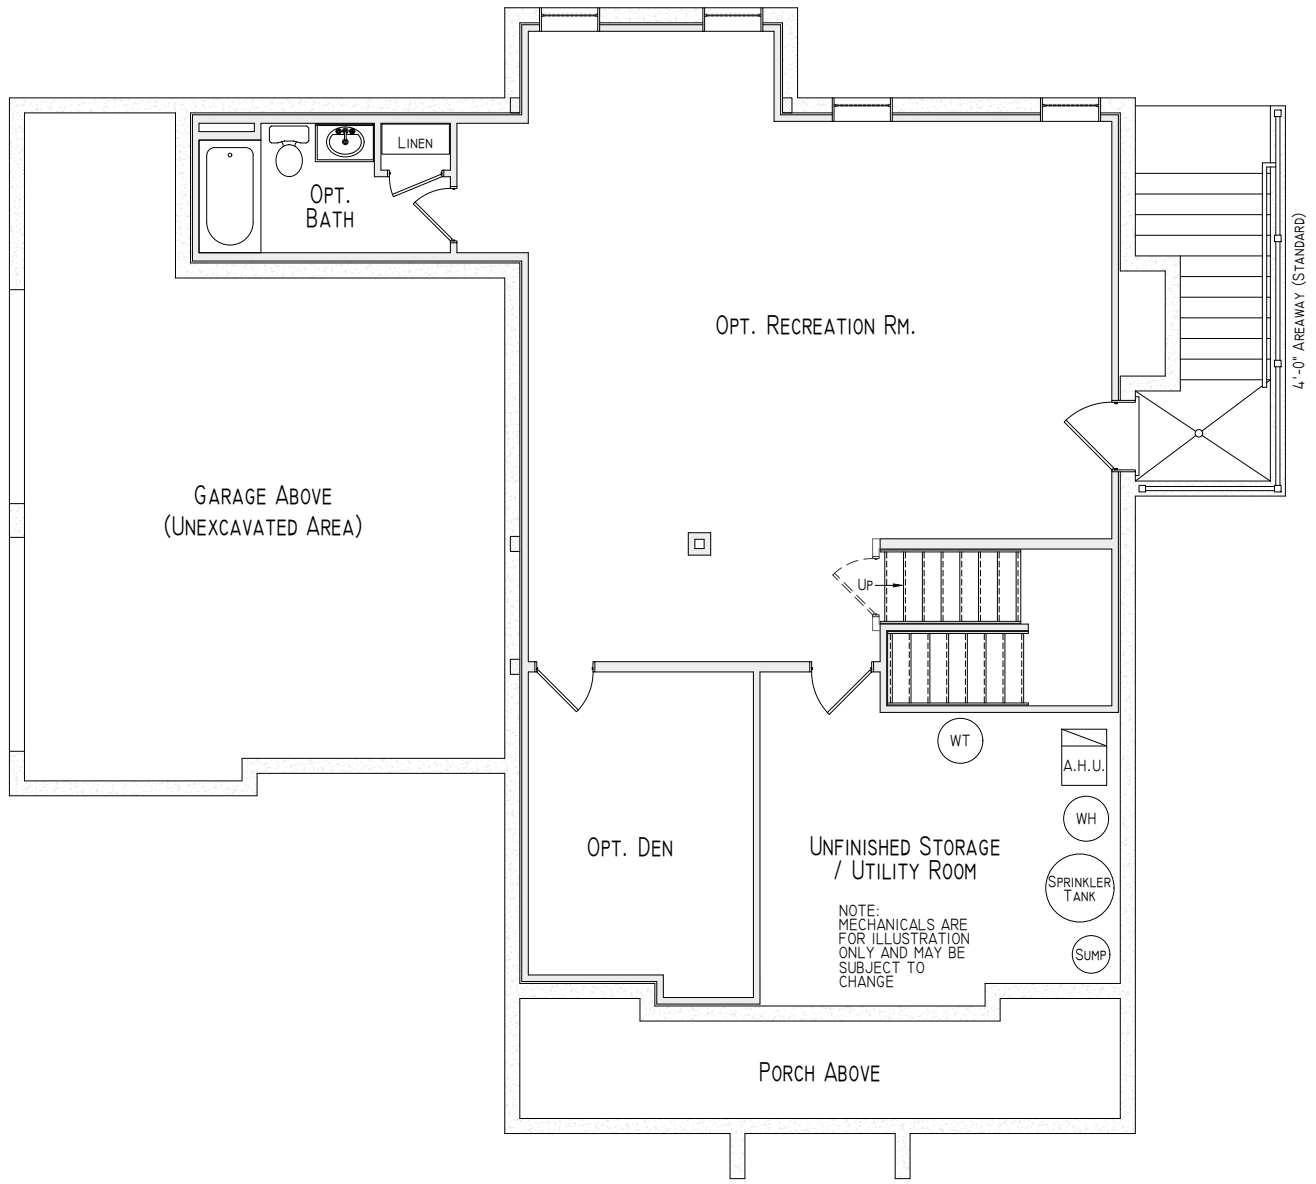

Greenspring Homes

"Handcrafted with Extraordinary Detail"

THE SOMERSET FARMHOUSE

Four Bedroom, 2 1/2-Bath, 2-Car Garage

2023-4-18

GreenspringHomes.net

MHBR #6375

*First Floor Plan w/
Optional Gourmet Kitchen*

First Floor Plan

Details and dimensions shown on the floor plans are approximate, not to scale and subject to change. Illustrations are artist concepts and may vary in detail from floor plans and specifications.

Second Floor Plan

Details and dimensions shown on the floor plans are approximate, not to scale and subject to change. Illustrations are artist concepts and may vary in detail from floor plans and specifications.

Foundation Plan

Details and dimensions shown on the floor plans are approximate, not to scale and subject to change. Illustrations are artist concepts and may vary in detail from floor plans and specifications.