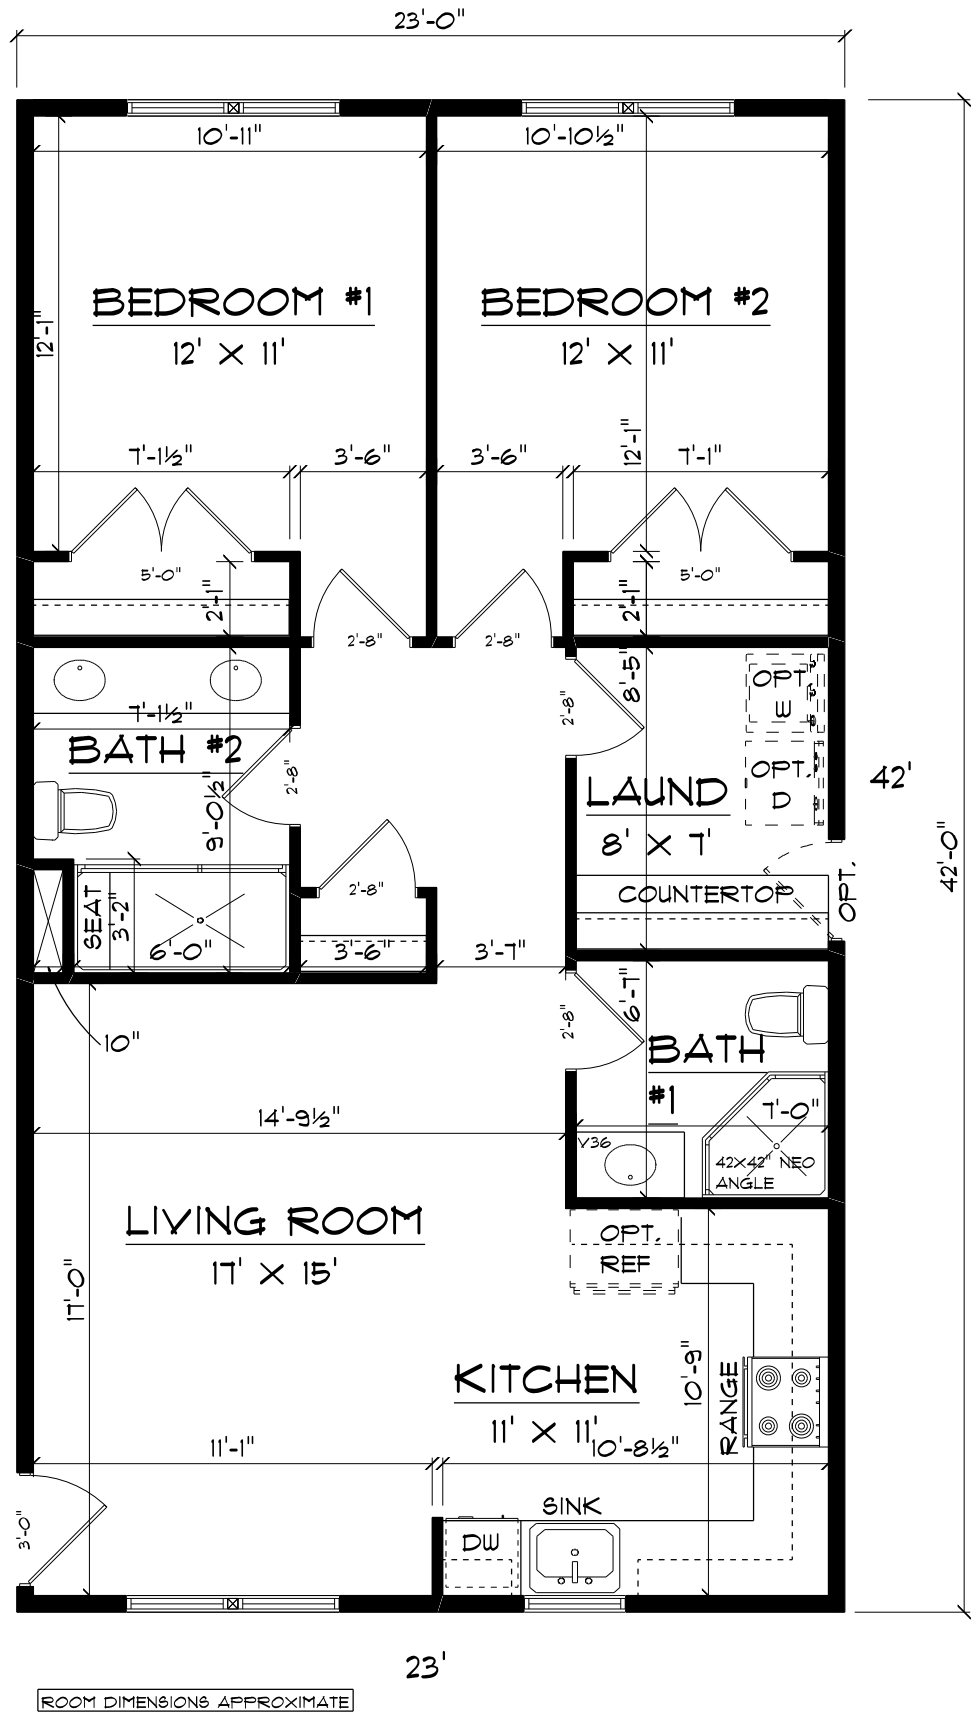

22

ROOM DIMENSIONS APPROXIMATE

1 Bedroom 1 Bath In-Law Suite 552 SF

2 Bedrooms 1 Bath In-Law Suite 720 SF

2 Bedrooms 2 Baths In-Law Suite 966 SF

ROOM DIMENSIONS APPROXIMATE

2 Bedrooms 2 Baths In-Law Suite 1260 SF

ROOM DIMENSIONS APPROXIMATE

1 Bedroom 1 Bath In-Law Suite 1366 SF