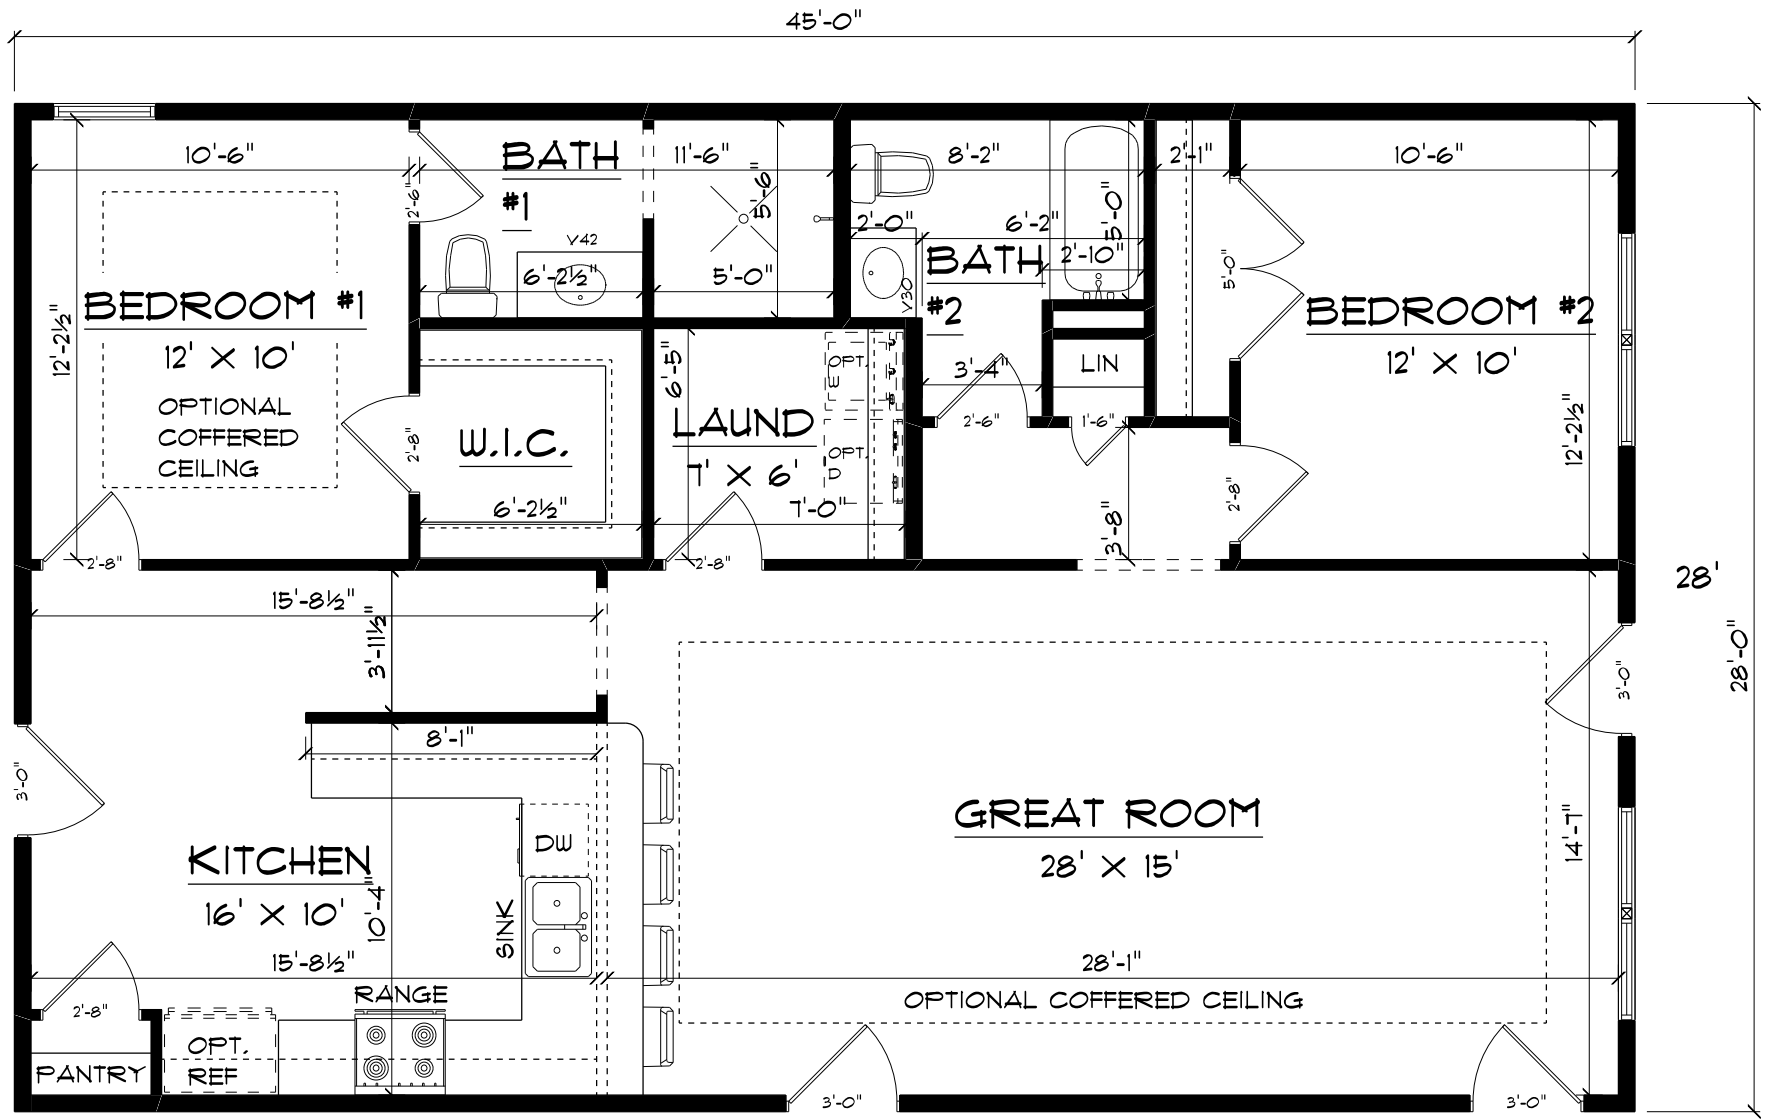

22

ROOM DIMENSIONS APPROXIMATE

1 Bedroom 1 Bath In-Law Suite 552 SF

2 Bedrooms 1 Bath In-Law Suite 720 SF

2 Bedrooms 2 Baths In-Law Suite 966 SF

ROOM DIMENSIONS APPROXIMATE

2 Bedrooms 2 Baths In-Law Suite 1260 SF

ROOM DIMENSIONS APPROXIMATE

1 Bedroom 1 Bath In-Law Suite 1366 SF