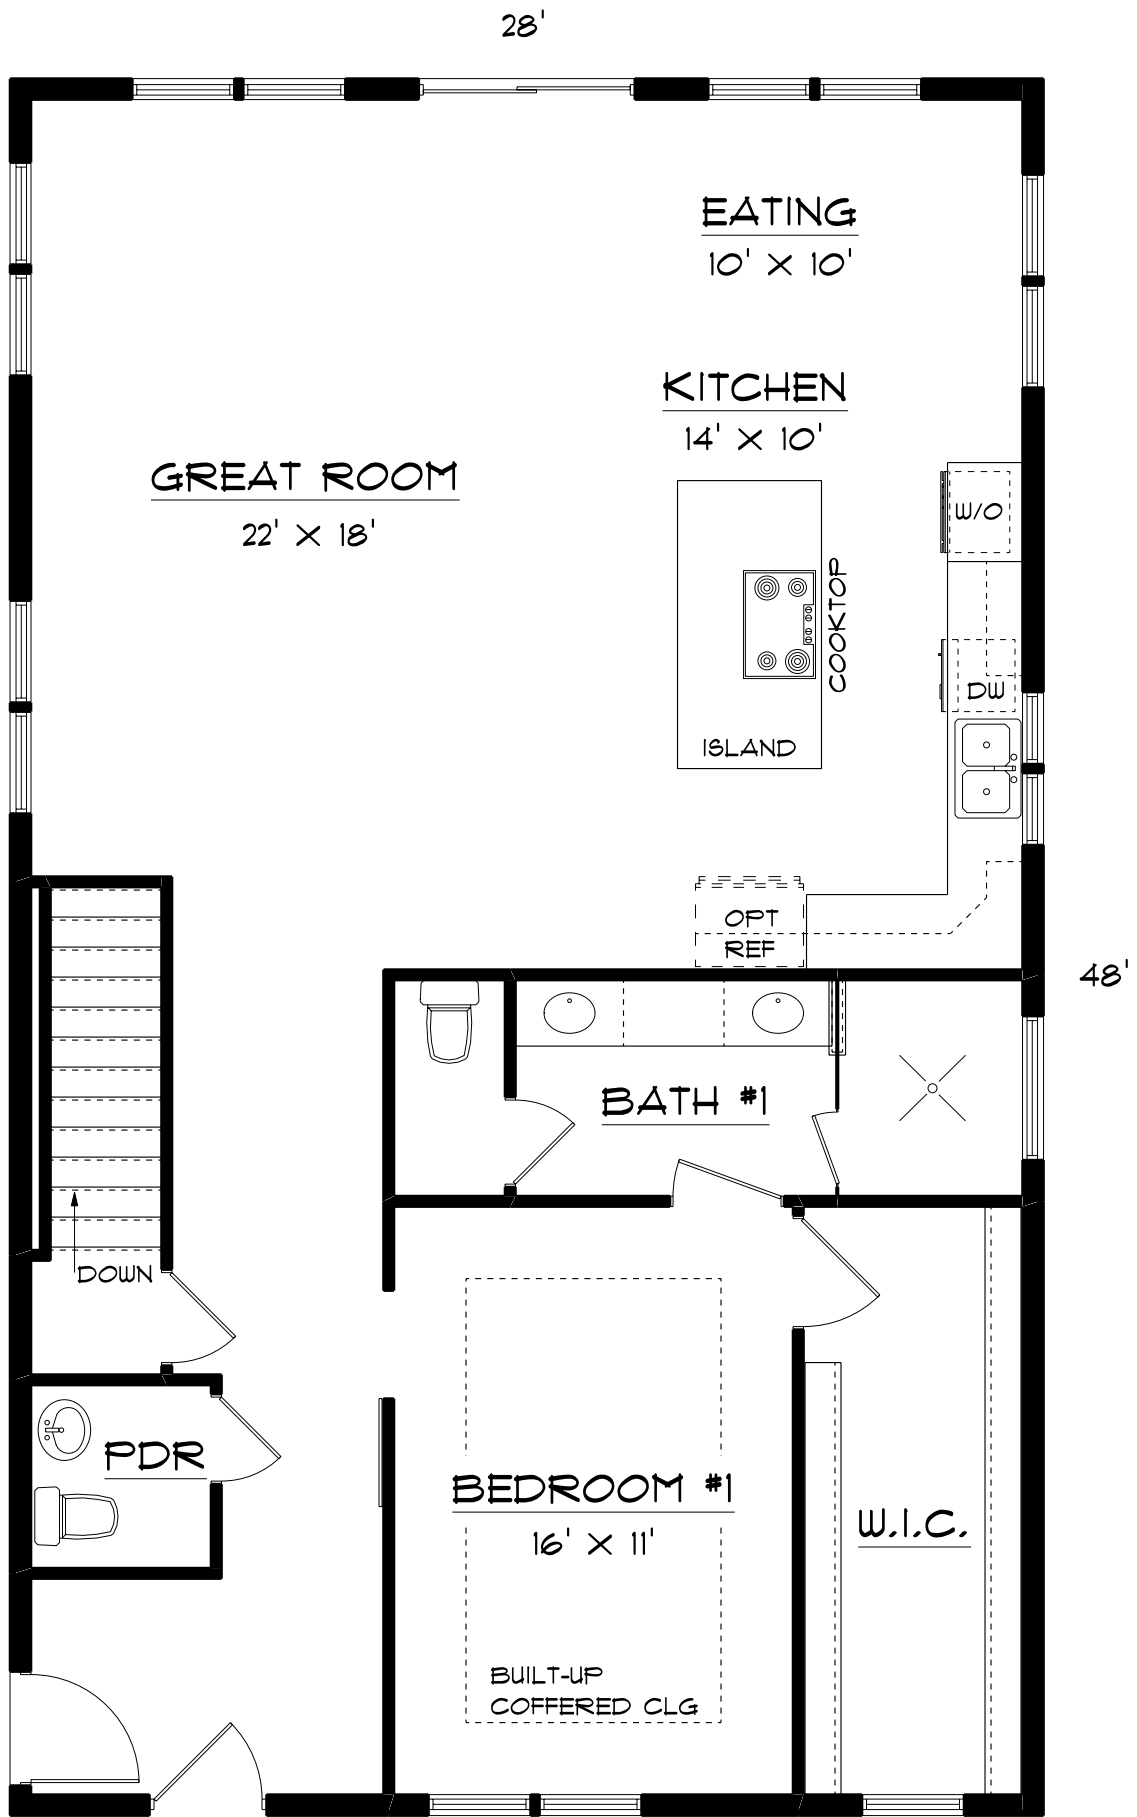

22

ROOM DIMENSIONS APPROXIMATE

1 Bedroom 1 Bath In-Law Suite 552 SF

2 Bedrooms 1 Bath In-Law Suite 720 SF

2 Bedrooms 2 Baths In-Law Suite 966 SF

ROOM DIMENSIONS APPROXIMATE

2 Bedrooms 2 Baths In-Law Suite 1260 SF

ROOM DIMENSIONS APPROXIMATE

1 Bedroom 1 Bath In-Law Suite 1366 SF