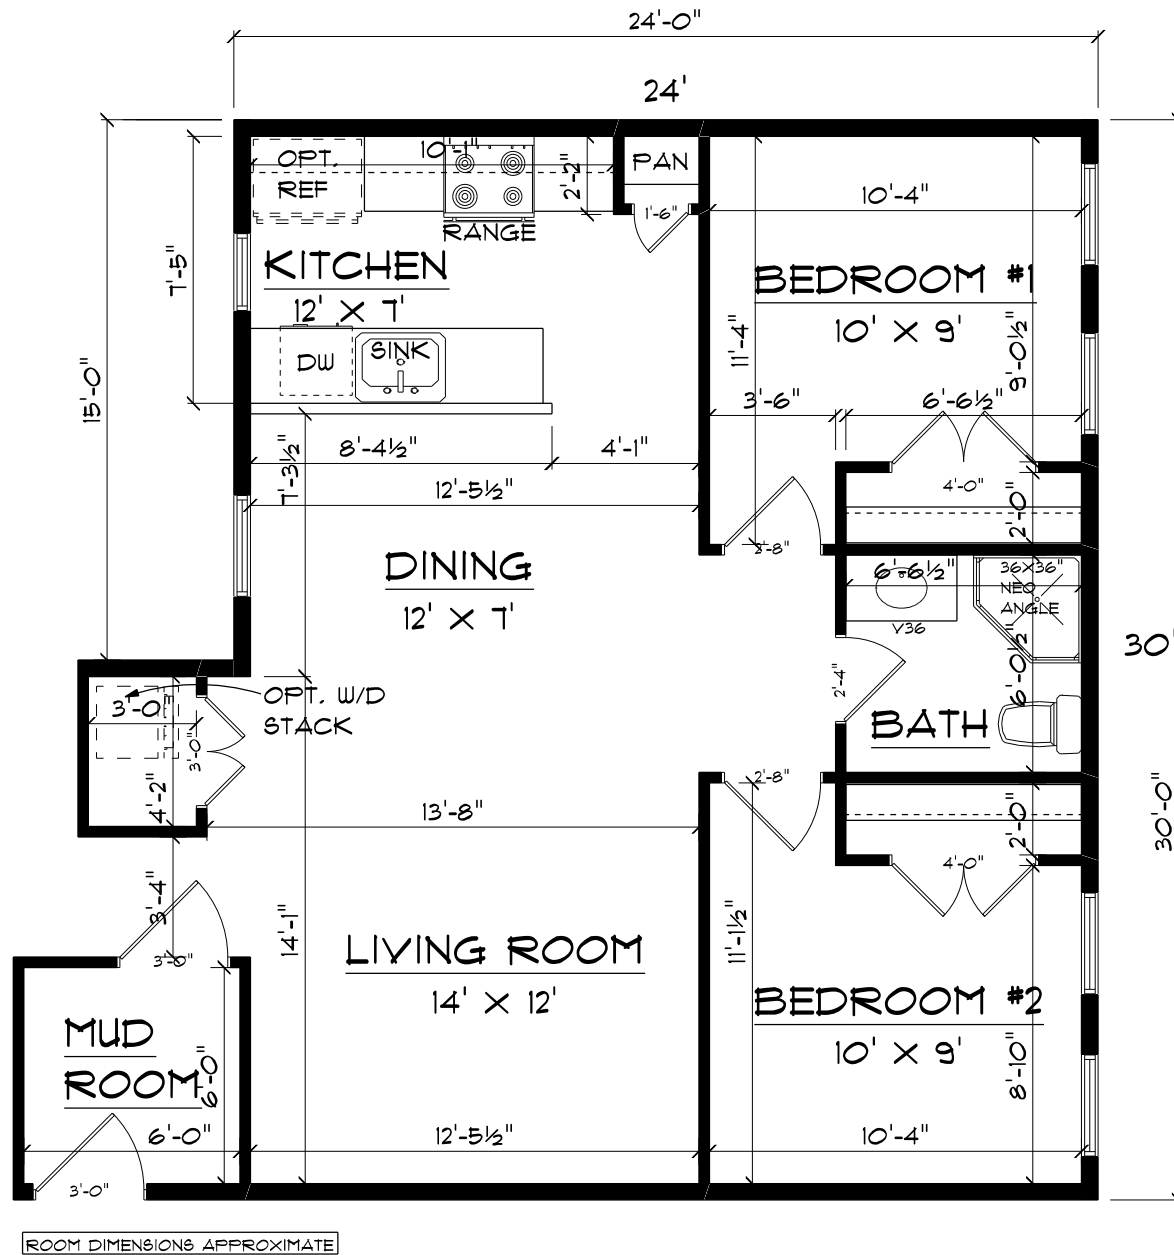

22

ROOM DIMENSIONS APPROXIMATE

1 Bedroom 1 Bath In-Law Suite 552 SF

2 Bedrooms 1 Bath In-Law Suite 720 SF

2 Bedrooms 2 Baths In-Law Suite 966 SF

ROOM DIMENSIONS APPROXIMATE

2 Bedrooms 2 Baths In-Law Suite 1260 SF

ROOM DIMENSIONS APPROXIMATE

1 Bedroom 1 Bath In-Law Suite 1366 SF