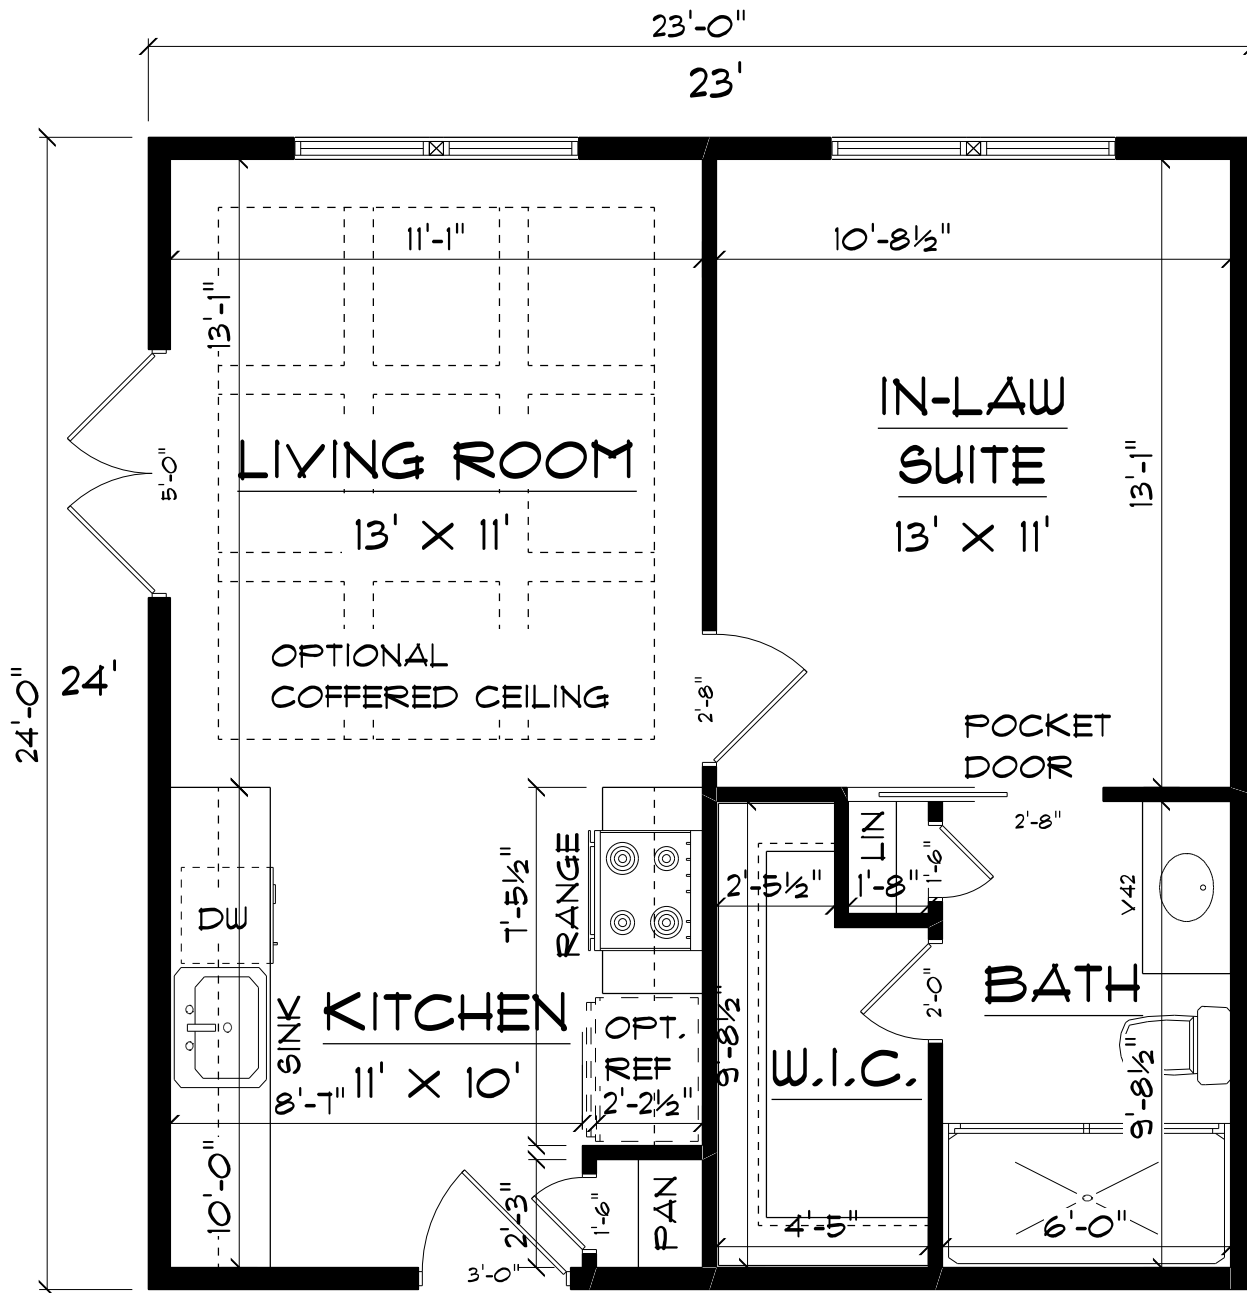

22

ROOM DIMENSIONS APPROXIMATE

1 Bedroom 1 Bath In-Law Suite 552 SF

2 Bedrooms 1 Bath In-Law Suite 720 SF

2 Bedrooms 2 Baths In-Law Suite 966 SF

ROOM DIMENSIONS APPROXIMATE

2 Bedrooms 2 Baths In-Law Suite 1260 SF

ROOM DIMENSIONS APPROXIMATE

1 Bedroom 1 Bath In-Law Suite 1366 SF